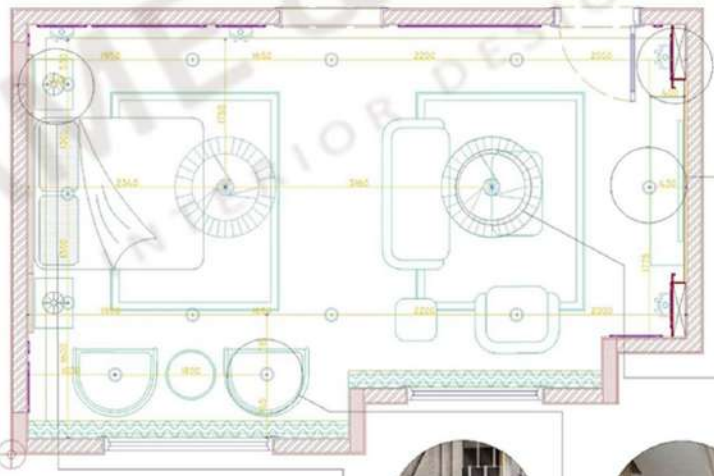

15 cm

10 cm

CEI 01

CEI 02

CEI 03

Z02 CEILING PLANS
PLN MASTER BEDROOM

Z02 FUR - LIGH PLAN
PLN MASTER BEDROOM

LIGH 01

LIGH 02

LIGH 03

LIGH 04

DETAILS

D WALL SECTION
Z02 MASTER BEDROOM

B WALL SECTION
Z02 MASTER BEDROOM

C WALL SECTION
Z02 MASTER BEDROOM

A WALL SECTION
Z02 MASTER BEDROOM