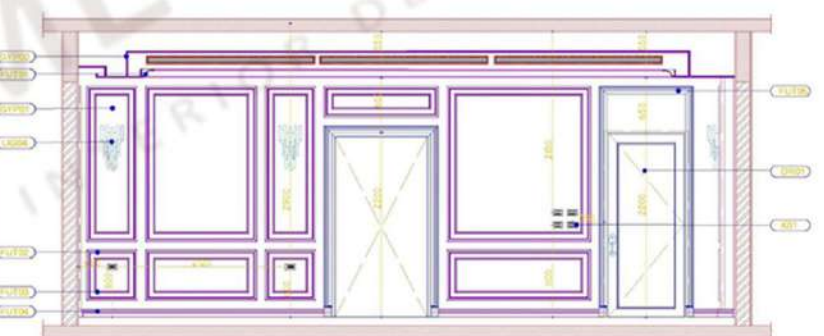

15 cm

10 cm

CEI 01

CEI 02

CEI 03

Z02 CEILING PLANS
PLN MASTER BEDROOM

Z02 FUR - LIGH PLAN
PLN MASTER BEDROOM

LIGH 01

LIGH 02

LIGH 03

LIGH 04

DETAILS

D WALL SECTION
Z02 MASTER BEDROOM

B WALL SECTION
Z02 MASTER BEDROOM

C WALL SECTION
Z02 MASTER BEDROOM

A WALL SECTION
Z02 MASTER BEDROOM