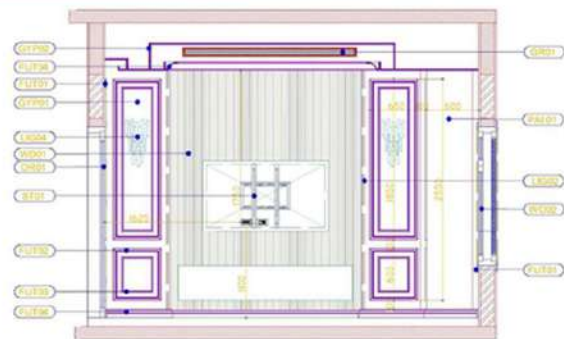

15 cm

10 cm

CEI 01

CEI 02

CEI 03

Z02 CEILING PLANS
PLN MASTER BEDROOM

Z02 FUR - LIGH PLAN
PLN MASTER BEDROOM

LIGH 01

LIGH 02

LIGH 03

LIGH 04

DETAILS

D WALL SECTION
Z02 MASTER BEDROOM

B WALL SECTION
Z02 MASTER BEDROOM

C WALL SECTION
Z02 MASTER BEDROOM

A WALL SECTION
Z02 MASTER BEDROOM