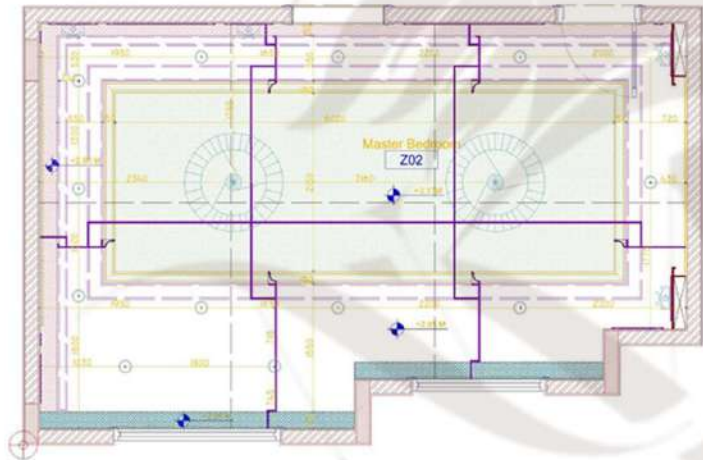

S20
L 240cm
W 15cm

HDL
36 M2
Master Bedroom
Z02

Z02 FLOORING PLANS
PLN MASTER BEDROOM

Z02 ELEC - PLANS
PLN MASTER BEDROOM

LIGH 01

LIGH 02

LIGH 03

LIGH 04

15 cm

10 cm

CEI 01

CEI 02

CEI 03

Z02 CEILING PLANS
PLN MASTER BEDROOM

Z02 FUR - LIGH PLAN
PLN MASTER BEDROOM

LIGH 01

LIGH 02

LIGH 03

LIGH 04

DETAILS

D WALL SECTION
Z02 MASTER BEDROOM

B WALL SECTION
Z02 MASTER BEDROOM

C WALL SECTION
Z02 MASTER BEDROOM

A WALL SECTION
Z02 MASTER BEDROOM